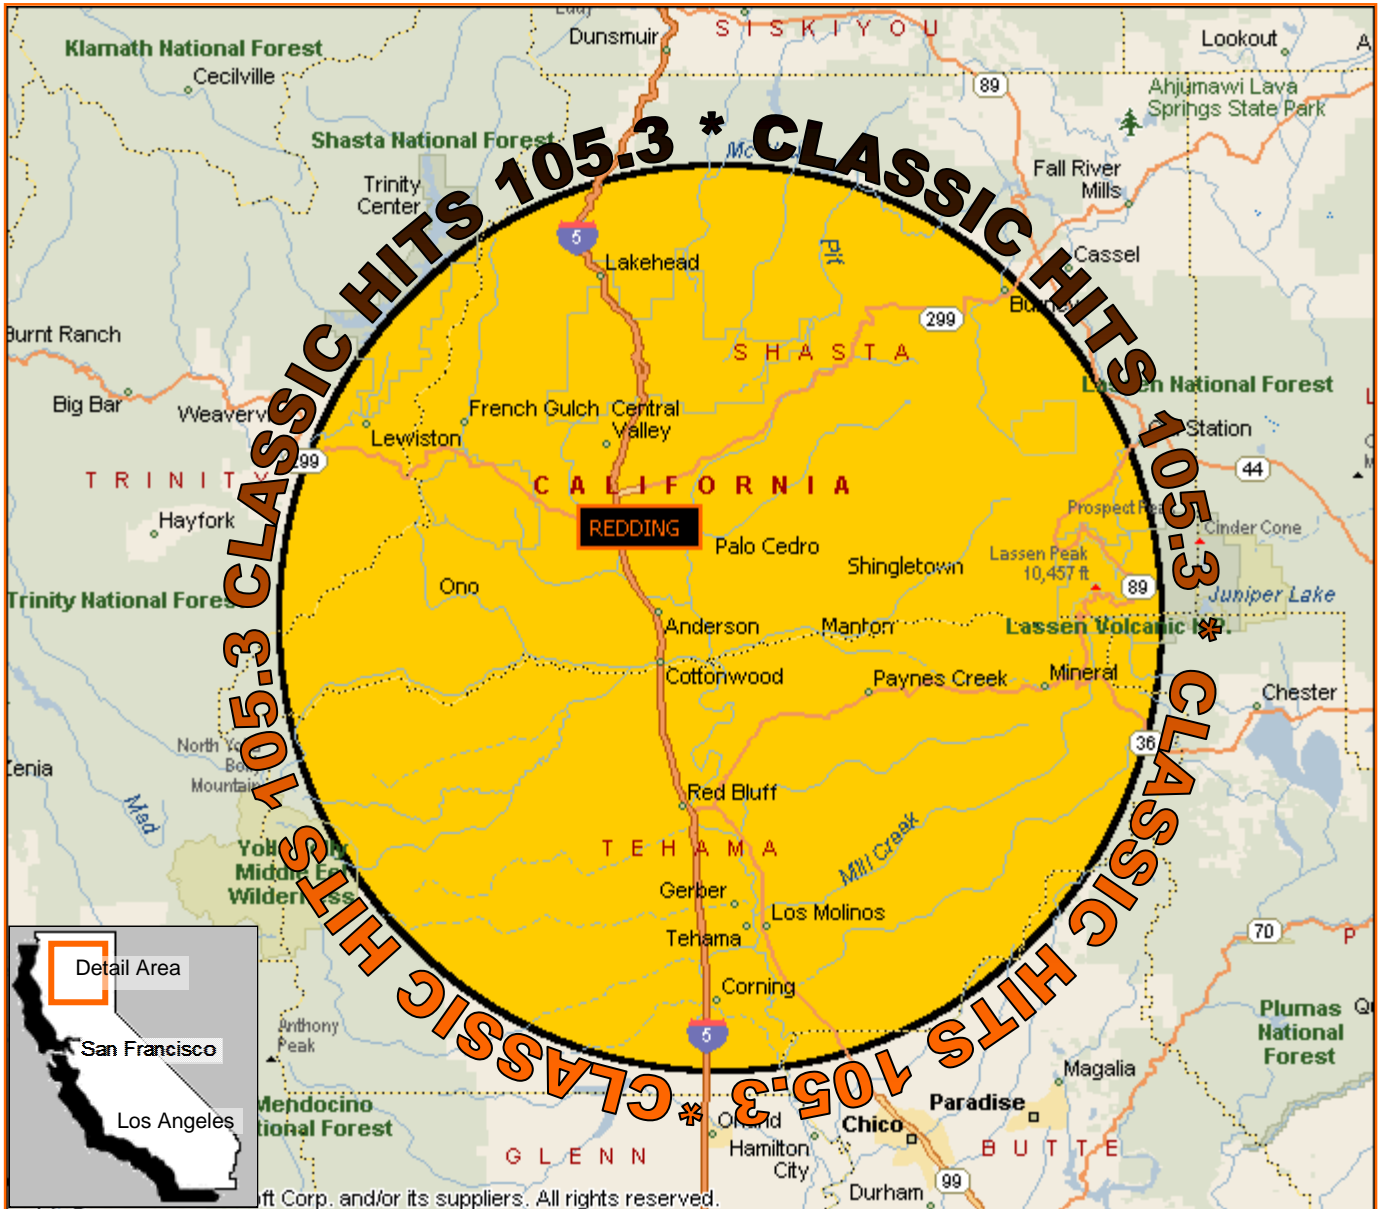

KRDG Coverage Map

- ✓ Power: **28,000 Watts**
- ✓ Broadcasting Since: **August 1985**